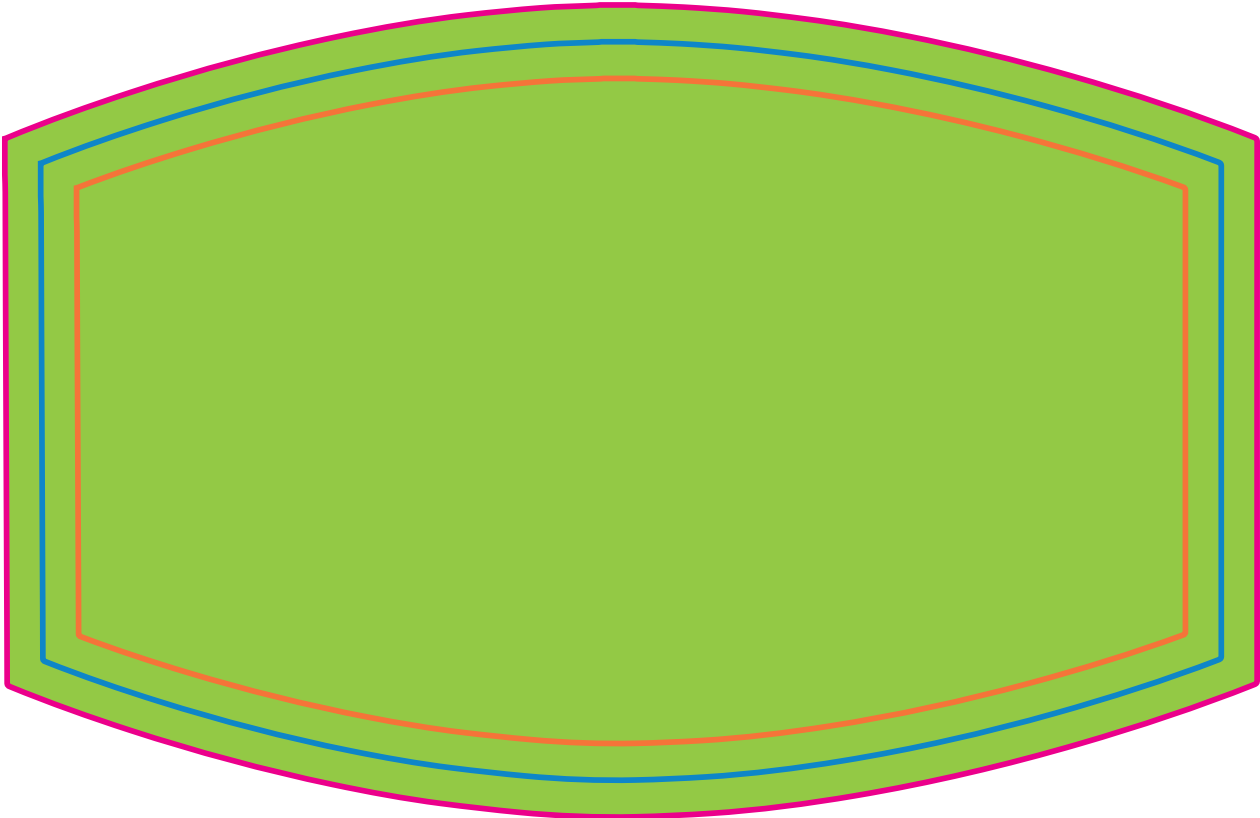

SUBLIMATED FACE MASK

PRODUCT SUBLIMATION FACE MASK	
ITEM#: #SUBMASKSWH3	DPI: 300
DIMENSIONS: 6.5" x 4.3"	COLOR MODE: RGB

No Type/Print Area

Print Area

Safety Area (No type)

Bleed

IMPORTANT: Delete, or hide template layer before printing.