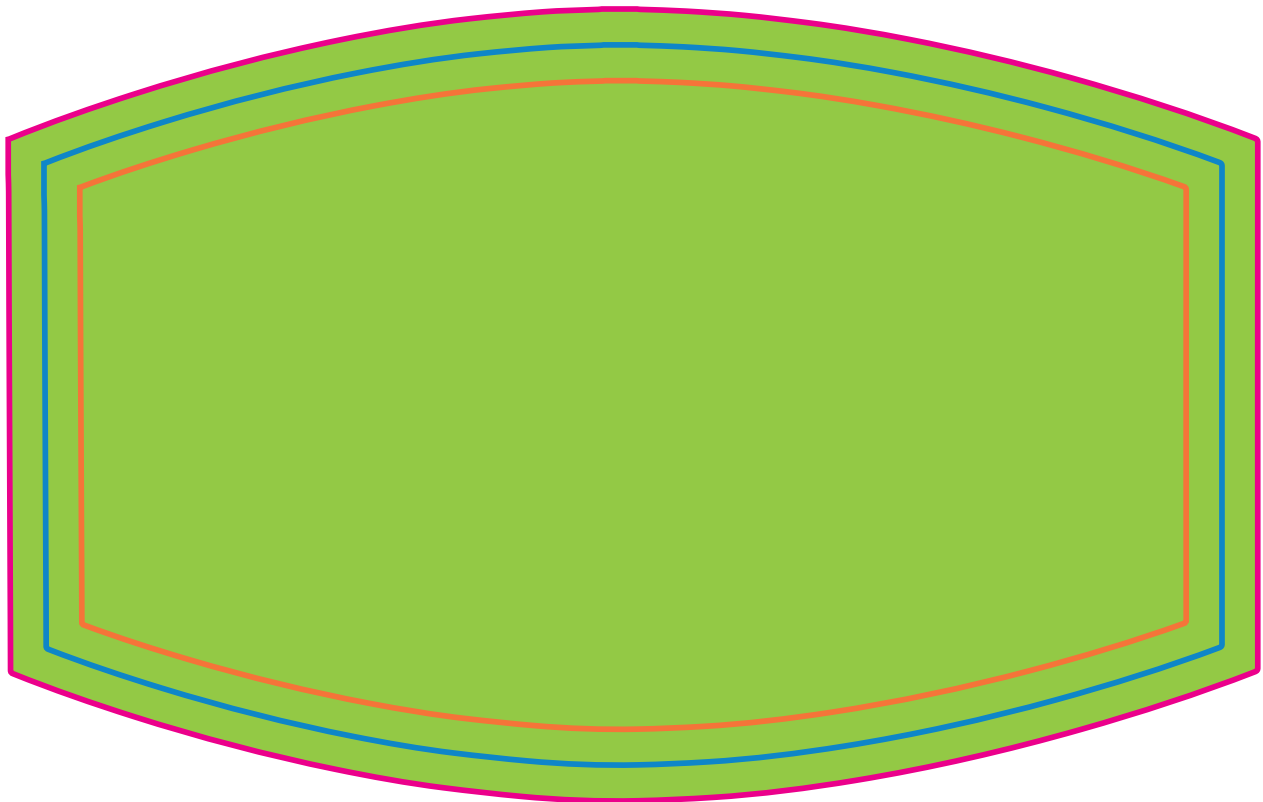

# SUBLIMATED FACE MASK

## PRODUCT SUBLIMATION FACE MASK

ITEM#: #SUBMASKSBL3

DPI: 300

DIMENSIONS: 6.5" x 4.3"

COLOR MODE: RGB

No Type/Print Area

Print Area

Safety Area (No type)

Bleed

**IMPORTANT:** Delete, or hide template layer before printing.