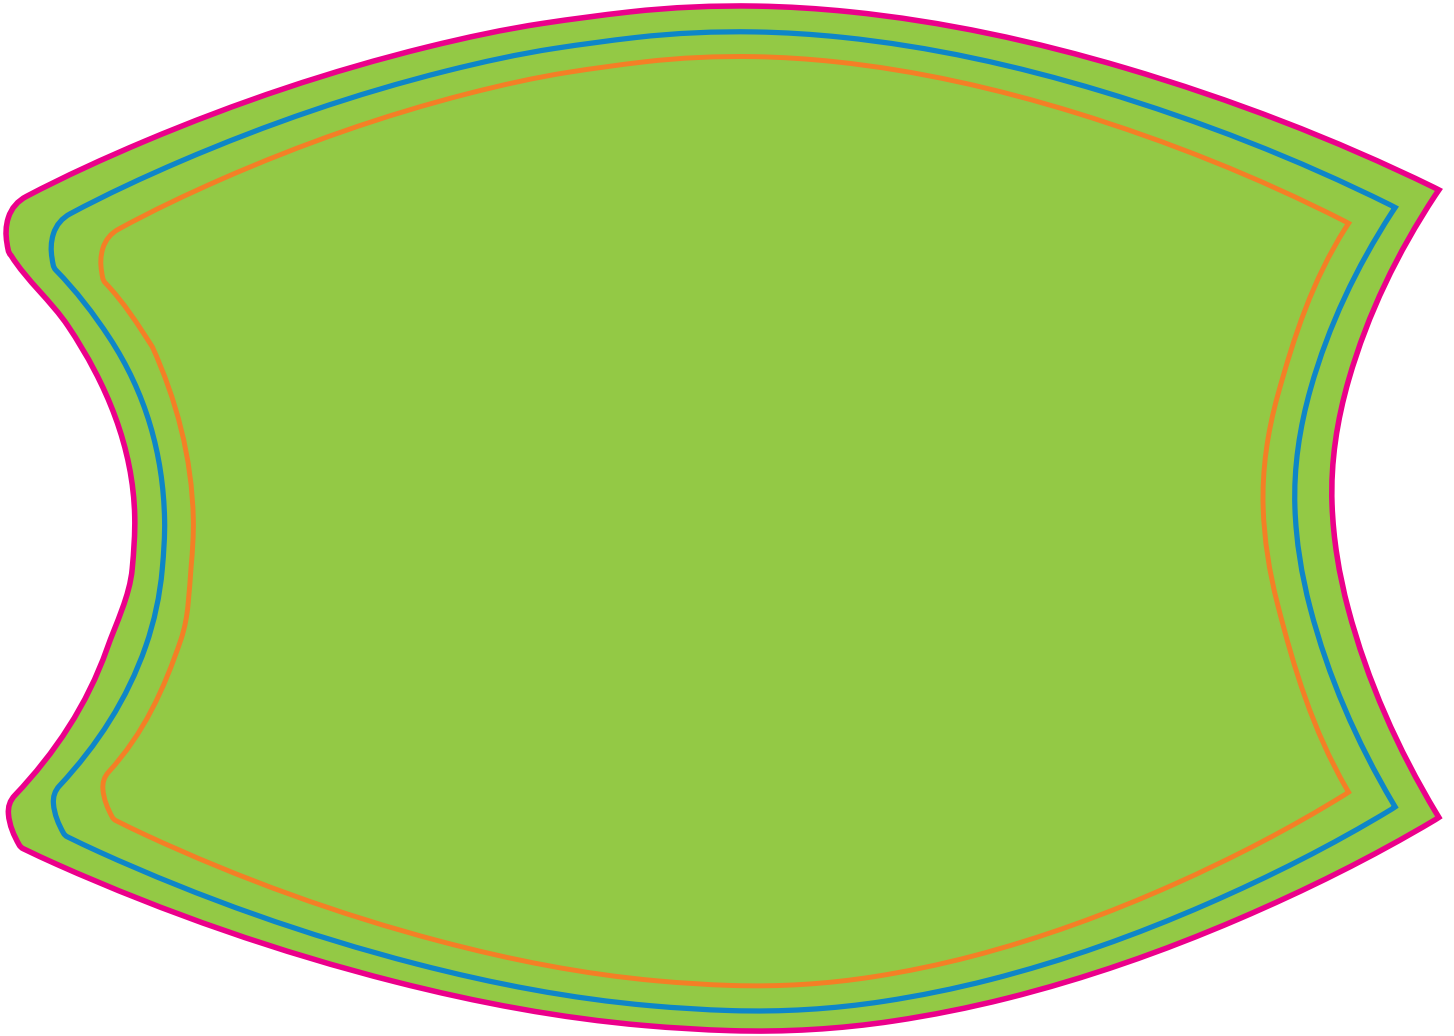

# SUBLIMATED FACE MASK

## PRODUCT SUBLIMATION TEXTURED SIGN

ITEM#: #SUBMASKLWHF

DPI: 300

DIMENSIONS: 7" x 5.1"

COLOR MODE: RGB

No Type/Print Area

Print Area

Safety Area (No type)

Bleed

**IMPORTANT:** Delete, or hide template layer before printing.